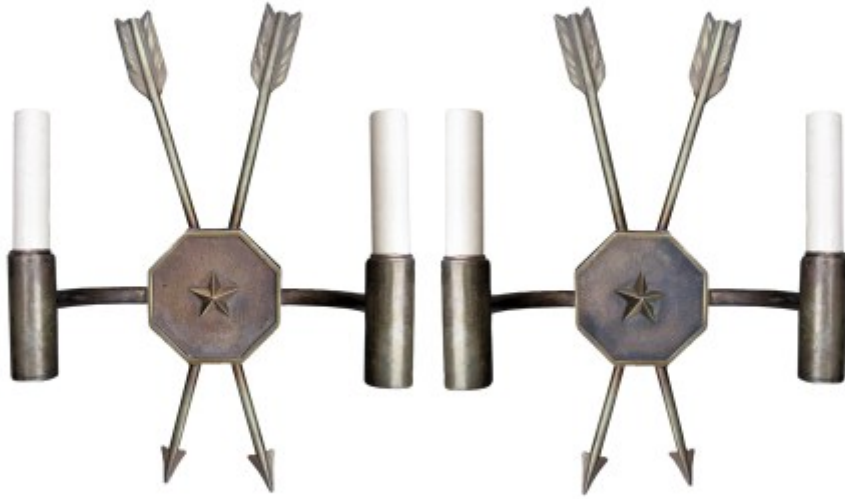

Ref #: LT38

In hand-blown pink and frosted white glass, of long stem vase form resting on round brass bases. Matching (used) shades with corresponding pink edges.

Age: 1960's

Origin: Murano, Italy

Measurements: 35 1/2" h, 7" diameter (sans shade)

Ref #: LT06

Each with octagonal disc base decorated with central star motif, pair of arms & pair of decorative crossed arrows.

Age: 1940's

Origin: France

Measurements: 9 1/2" w, 5 3/4" d, 15" h

Ref #: LT40

Art Deco period table top urn shaped torchiere lamp in brushed metal with two decorative glass discs at base.

Age: 1930's

Origin: France

Measurements: 15 1/2' h

Ref #: LT33

Of channeled cylinder form, hand (sponge) painted in washed green.

Age: 1950's

Origin: France

Measurements: 16" h, 4" diameter (sans shade)