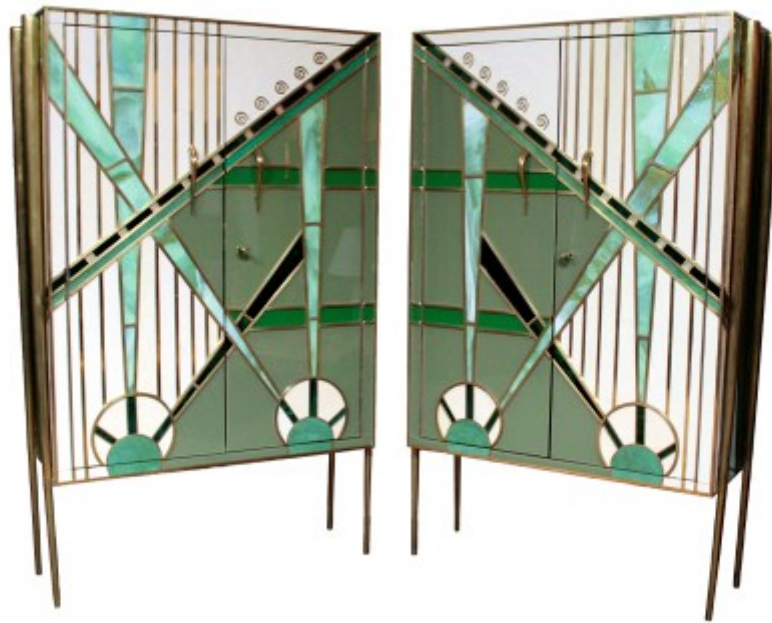

Ref #: AR09

Pair of corresponding cabinets in Art Deco style on elegant slim full height conical legs in brass, in colored glass, agate and decorative HPL print laminate, accented with decorative brass fittings and handles. Original sculpted keys. Interior lined with soft fabric. Hand-made in Milan, Italy.

Important: cabinets must be attached to the wall via small brackets due to door weight.

Age: Late 1970's

Origin: Milan, Italy

Measurements: 40" w, 14 1/2" d, 62 1/2" h